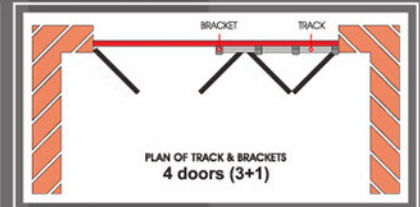

Double Track Installation

Optional :

Handle KEND
FPP 75.07 US32D

Handle KEND
FRP 75.01 + E 73.01 US32D

Lockcase KEND
K3 1920-40/60 US32D

Cylinder KEND
08610-07 US14

Flush Bolt KEND
306-6 US26D

KEND® Sliding Door Accessories

A. Cornaway System

Max. Weight per Door leaf : 50 Kg
 Max. Door Height : 3.3 M
 Max. Door leaf Width : 1000 MM
 Max. Opening Width : Unlimited

B. Foldaside System

Max. Weight per Door leaf : 55 Kg
 Max. Door Height : 3.3 M
 Max. Door leaf Width : 900 MM
 Max. Opening Width : Unlimited