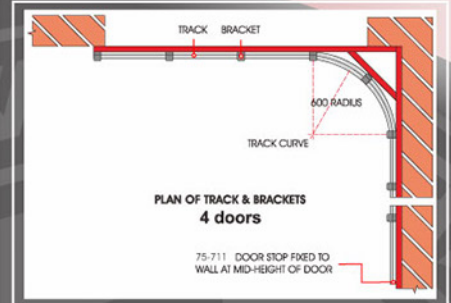

Single Track Installation

Max. door weight : 120 Kgs
 Max. door width : 1200 mm

Applicable for :

- Sliding Door
- Wardrobe / Two by passing door

- ✓ Smooth operation
- ✓ Rust resistance
- ✓ Jumped proof hanger
- ✓ End locking hanger

Package Including :

2.0 mm extruded aluminium rail, 2000 mm length	
2 pcs 4 wheels nylon hangers with ball bearing shaft	
2 pcs "stop & hold"	
1 set bottom guide	
4 pcs steel galvanized side bracket	
Screws & Fischers	

Double Track Installation

Optional :

Handle KEND
FPP 75.07 US32D

Handle KEND
FRP 75.01 + E 73.01 US32D

Lockcase KEND
K3 1920-40/60 US32D

Cylinder KEND
08610-07 US14

Flush Bolt KEND
306-6 US26D

KEND® Sliding Door Accessories

A. Cornaway System

Max. Weight per Door leaf : 50 Kg
 Max. Door Height : 3.3 M
 Max. Door leaf Width : 1000 MM
 Max. Opening Width : Unlimited

B. Foldaside System

Max. Weight per Door leaf : 55 Kg
 Max. Door Height : 3.3 M
 Max. Door leaf Width : 900 MM
 Max. Opening Width : Unlimited