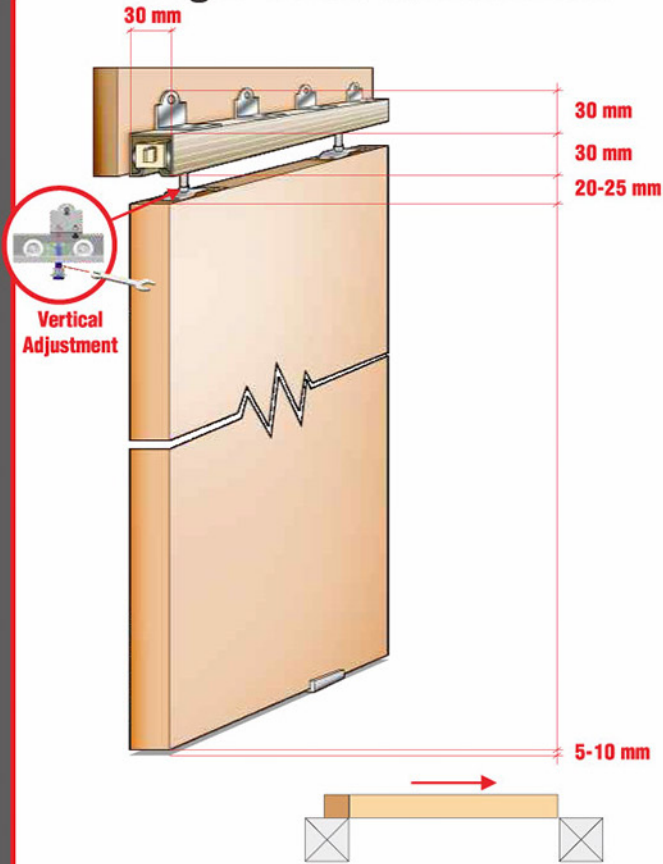

Single Track Installation

Max. door weight : 120 Kgs
 Max. door width : 1200 mm

Applicable for :

- Sliding Door
- Wardrobe / Two by passing door

- ✓ Smooth operation
- ✓ Rust resistance
- ✓ Jumped proof hanger
- ✓ End locking hanger

Package Including :

2.0 mm extruded aluminium rail, 2000 mm length	
2 pcs 4 wheels nylon hangers with ball bearing shaft	
2 pcs "stop & hold"	
1 set bottom guide	
4 pcs steel galvanized side bracket	
Screws & Fischers	

A. Cornaway System

Max. Weight per Door leaf : 50 Kg
 Max. Door Height : 3.3 M
 Max. Door leaf Width : 1000 MM
 Max. Opening Width : Unlimited

B. Foldaside System

Max. Weight per Door leaf : 55 Kg
 Max. Door Height : 3.3 M
 Max. Door leaf Width : 900 MM
 Max. Opening Width : Unlimited