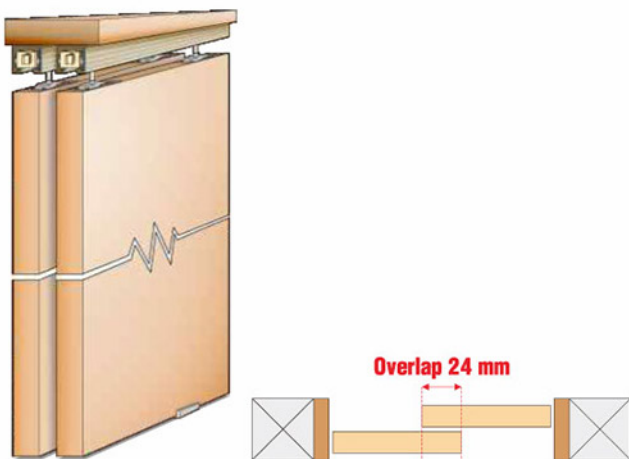

Double Track Installation

Optional :