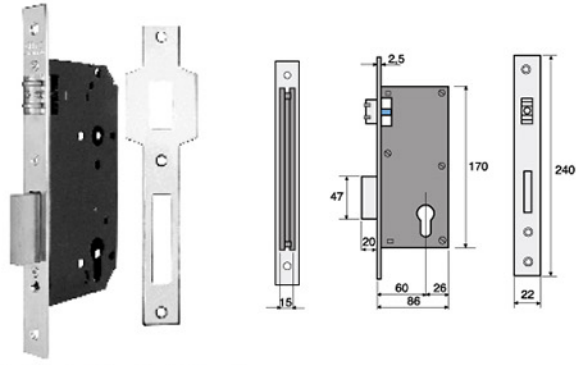

For Single Action Door

Specification

- Case : Steel, black color painted
- Face plate : Steel, brass plated
- Striking plate : Steel, brass plated
- Latch bolt : Brass, reversible
- Dead bolt : Brass, reinforce steel plate inside

Operation

Latch bolt retracted by key or handle from both side.
Dead bolt retracted by key only.

Finish :

- US26 (Chrome Plated, Bright)

Lockcase For Wood Door F7438 - 60

For Single / Double Action Door

Specification

- Case : Steel, black color painted
- Face plate : Steel, brass plated
- Striking plate : Steel, brass plated
- Latch bolt : Brass, reversible
- Dead bolt : Brass, reinforce steel plate inside

Operation

From both side by key.

Finish :

- US26 (Chrome Plated, Bright)

Euro Profile Cylinder

Double Cylinder F0920 - 60

Specification

Material : Brass

Operation