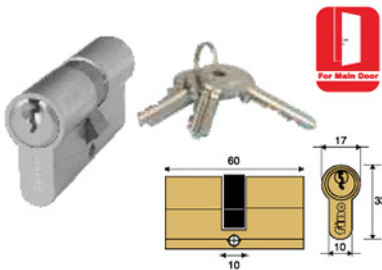

Operation

Latch bolt retracted by key or handle from both side.
Dead bolt retracted by key only.

Finish :

- US26 (Chrome Plated, Bright)

Lockcase For Wood Door F7438 - 60

For Single / Double Action Door

Specification

- Case : Steel, black color painted
- Face plate : Steel, brass plated
- Striking plate : Steel, brass plated
- Latch bolt : Brass, reversible
- Dead bolt : Brass, reinforce steel plate inside

Operation

From both side by key.

Finish :

- US26 (Chrome Plated, Bright)

Euro Profile Cylinder

Double Cylinder F0920 - 60

Specification

Material : Brass

Operation

360° key relation when key is inserted and rotated on one side, opposite side is not operative.

Finish :

- US14 (Nickel Plated)

Knob Cylinder F2541 - 60K

Specification

Material : Brass

Operation

Inside : Operated by Knob
Outside : 360° key relation when key is inserted and rotated.