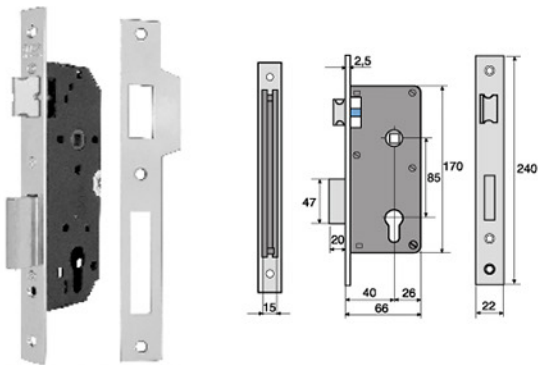

HRE 85.02 F
Material : Stainless Steel
Finish : US32D

HRE 85.03 F
Material : Stainless Steel
Finish : US32D

HRE 85.04 F
Material : Stainless Steel
Finish : US32D

Mortise Lock

Lockcase For Wood Door F7435 - 40

For Single Action Door

Specification

- Case : Steel, black color painted
- Face plate : Steel, brass plated
- Striking plate : Steel, brass plated
- Latch bolt : Brass, reversible
- Dead bolt : Brass, reinforce steel plate inside

Operation

Latch bolt retracted by key or handle from both side.
Dead bolt retracted by key only.

Finish :

- US26 (Chrome Plated, Bright)

Lockcase For Wood Door F7438 - 60

For Single / Double Action Door

Specification

From both side by key.

Finish :

- US26 (Chrome Plated, Bright)

Euro Profile Cylinder

Double Cylinder F0920 - 60

Specification

Material : Brass

Operation