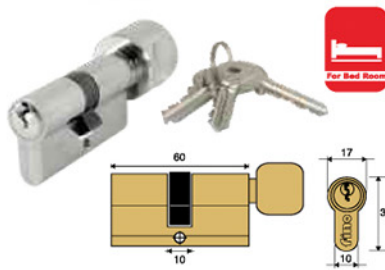

Operation

Latch bolt retracted by key or handle from both side.
Dead bolt retracted by key only.

Finish :

- US26 (Chrome Plated, Bright)

Lockcase For Wood Door F7438 - 60

For Single / Double Action Door

Specification

From both side by key.

Finish :

- US26 (Chrome Plated, Bright)

Euro Profile Cylinder

Double Cylinder F0920 - 60

Specification

Material : Brass

Operation

360° key relation when key is inserted and rotated on one side, opposite side is not operative.

Finish :

- US14 (Nickel Plated)

Knob Cylinder F2541 - 60K

Specification

Material : Brass

Operation

Inside : Operated by Knob
Outside : 360° key relation when key is inserted and rotated.

Finish :

- US14 (Nickel Plated)

Turnpiece WC Cylinder F2214 - 61B

Specification

Material : Brass

Operation

Inside : Operated by Turnpiece
Outside : Operated by a coin or other flat object for emergency purpose.