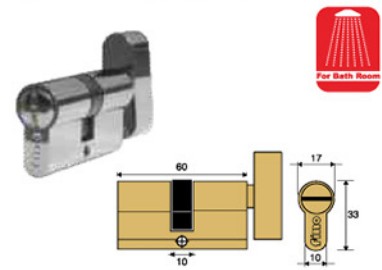

From both side by key.

Finish :

- US26 (Chrome Plated, Bright)

Euro Profile Cylinder

Double Cylinder F0920 - 60

Specification

Material : Brass

Operation

360° key relation when key is inserted and rotated on one side, opposite side is not operative.

Finish :

- US14 (Nickel Plated)

Knob Cylinder F2541 - 60K

Specification

Material : Brass

Operation

Inside : Operated by Knob
Outside : 360° key relation when key is inserted and rotated.

Finish :

- US14 (Nickel Plated)

Turnpiece WC Cylinder F2214 - 61B

Specification

Material : Brass

Operation

Inside : Operated by Turnpiece
Outside : Operated by a coin or other flat object for emergency purpose.